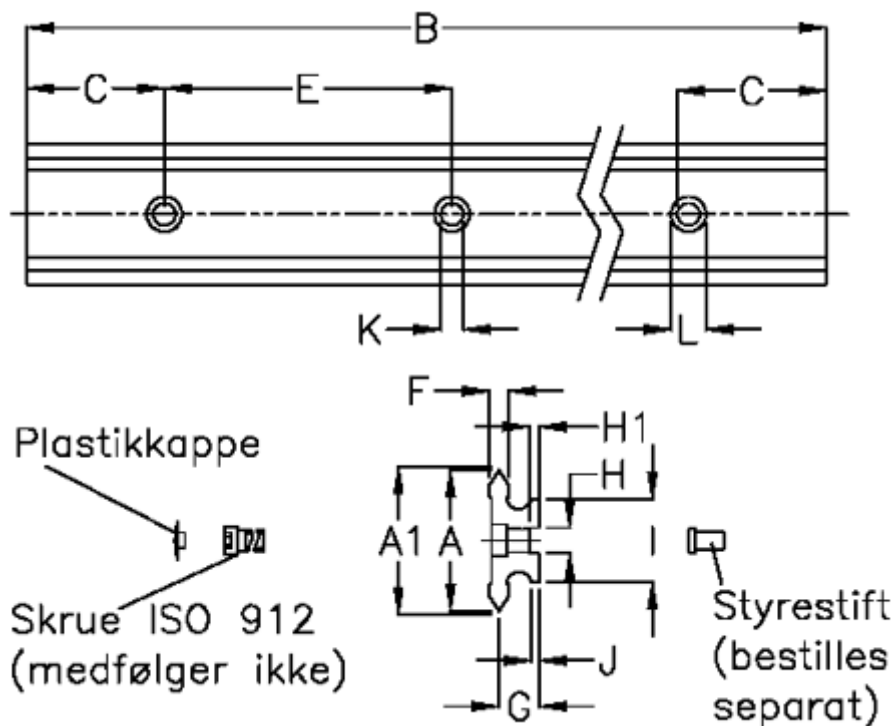

Article number: 057121019761

Description: Hepco GV3 slide NL 76 L1976 P1
with counterbored holes

Measures

A	= 76	G	= 19.5	Weight kg/1000 = 10.00
A1	= 76.74	H	= 15	
B	= 1976	H1	= 5.0	
C	= 88.0	I	= 50.0	
E	= 180	J	= 4.80	
F	= 9.21	K	= 14.0	
For bearing	= J54	L	= 20 x 12	
For guide pin	= SDP15	Precision type	= P1	